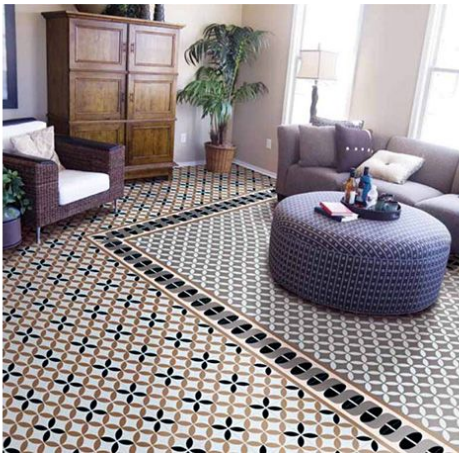

Cement Tile
Colores Series

Specifications

Available Sizes:

4x4", 6x6", 8x8", 10x10", 12x12", 3x6",
3x8", 4x8", 4x8" beveled, 8" octagon

Note: not all patterns available in all sizes

[Click here](#) to see our corresponding
Cement Hexes

Product Usage:

wall, floor, commercial, residential,
exterior

Available Finishes:

matte

Note:

Samples available are solid color swatch
chips.

Deco samples available by special order
from the factory. Please allow 3-4 weeks
for delivery.

Usage

- Wall and Floor
- Very High Traffic
Floor
- Exterior

Finish

- Matte
- Textured/Anti-Slip

Color Palette

Size and Trim

Decorative

0573