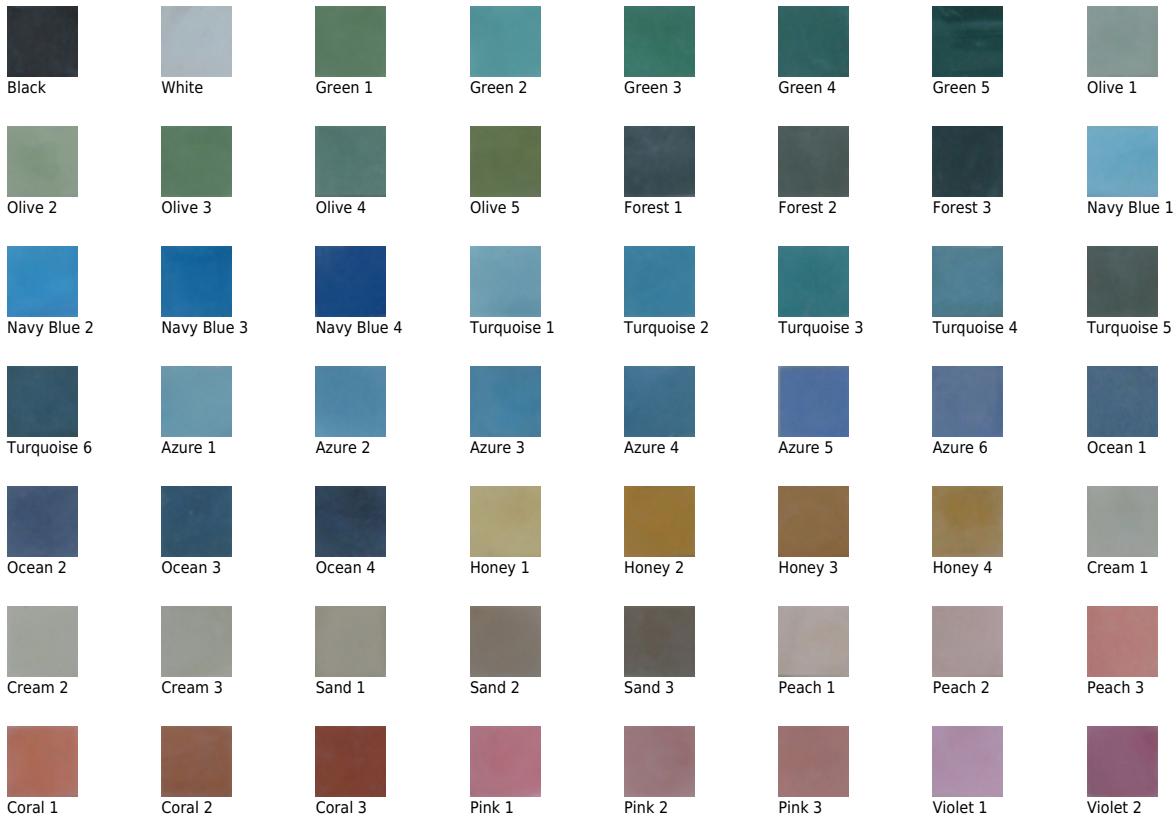

Cement Tile
Colores Series

Specifications

Available Sizes:

4x4", 6x6", 8x8", 10x10", 12x12", 3x6",
3x8", 4x8", 4x8" beveled, 8" octagon

Note: not all patterns available in all sizes

[Click here](#) to see our corresponding
Cement Hexes

Product Usage:

wall, floor, commercial, residential,
exterior

Available Finishes:

matte

Note:

Samples available are solid color swatch
chips.

Deco samples available by special order
from the factory. Please allow 3-4 weeks
for delivery.

Usage

- Wall and Floor
- Very High Traffic
Floor
- Exterior

Finish

- Matte
- Textured/Anti-Slip

Color Palette

Size and Trim

Decorative

0573