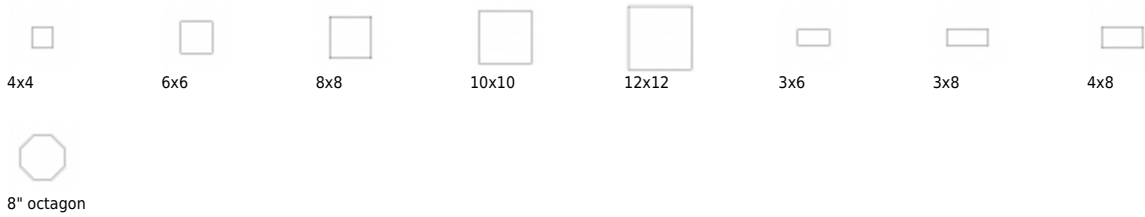

Size and Trim