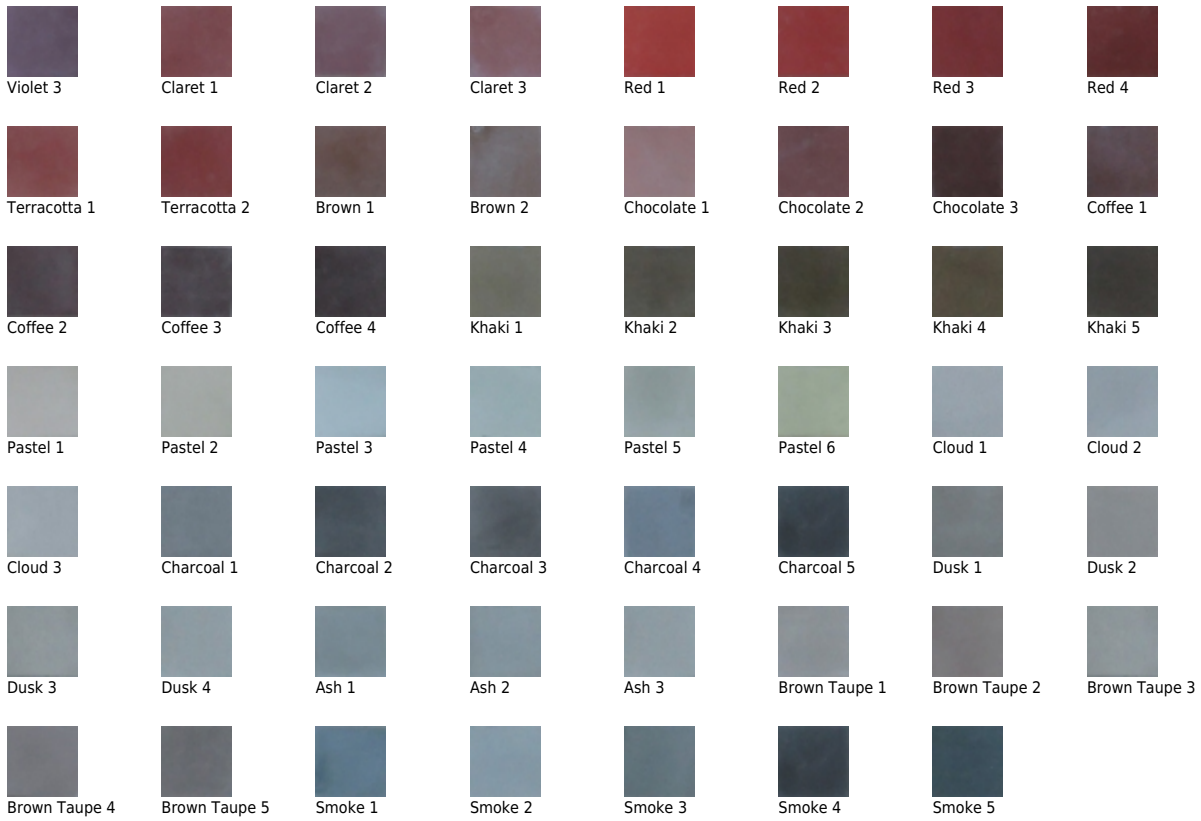

Product Usage:

wall, floor, commercial, residential,
exterior

Available Finishes:

matte

Note:

Samples available are solid color swatch
chips.

Deco samples available by special order
from the factory. Please allow 3-4 weeks
for delivery.

Usage

- Wall and Floor
- Very High Traffic
Floor
- Exterior

Finish

- Matte
- Textured/Anti-Slip

Color Palette

Size and Trim

Decorative

0573