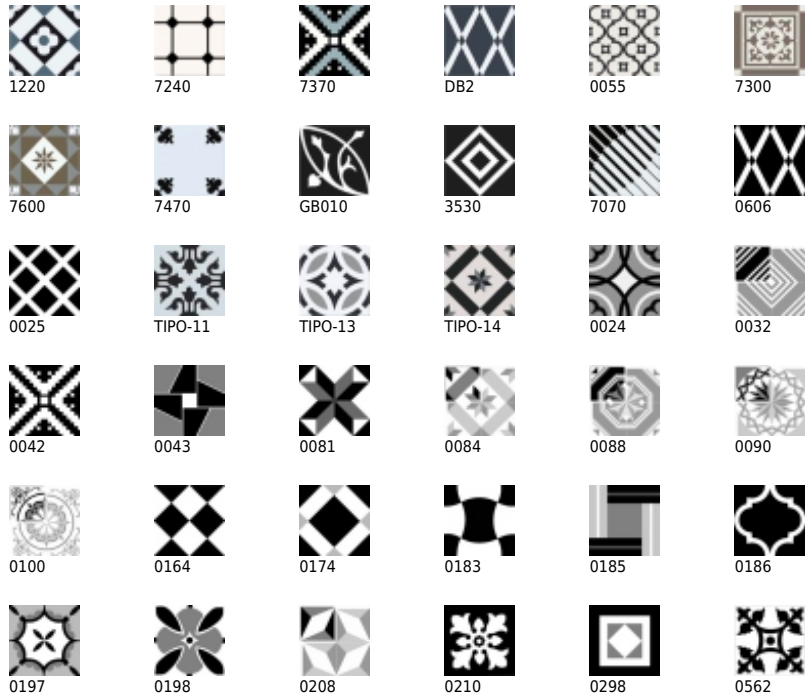

Cement Tile
Colores Series

Specifications

Available Sizes:

4x4", 6x6", 8x8", 10x10", 12x12", 3x6",
3x8", 4x8", 4x8" beveled, 8" octagon

Note: not all patterns available in all sizes

[Click here](#) to see our corresponding
Cement Hexes

Usage

- Wall and Floor
- Very High Traffic
Floor
- Exterior

Finish

- Matte
- Textured/Anti-Slip

Color Palette

Size and Trim

Decorative

0573