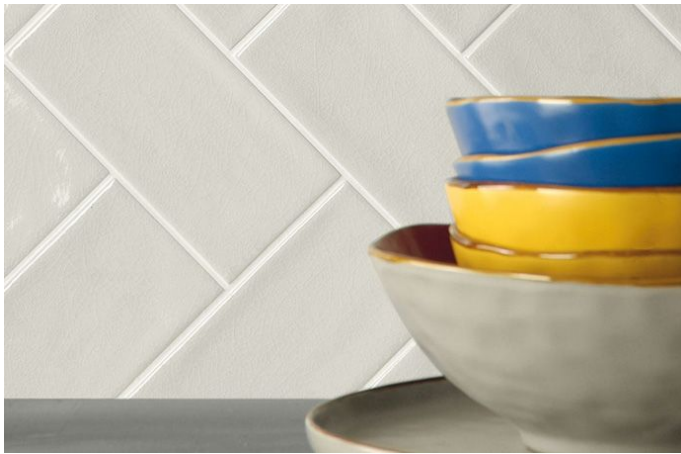

Facet

Daive Series

Specifications

Available Sizes (nominal):

4x8"

Available Finishes:

crackle

Available Trims:

quarter round, mini quarter round, pencil liner, chair rail

Product Usage:

wall, commercial, residential

Availability:

This line is generally stocked in Europe and does not have a minimum order quantity. However, as this is an import item, larger quantities will be more cost-effective to transport.

Usage

- Wall Only

Finish

- Crackle Glaze

Color Palette

Pearl

Nacre

Diamond