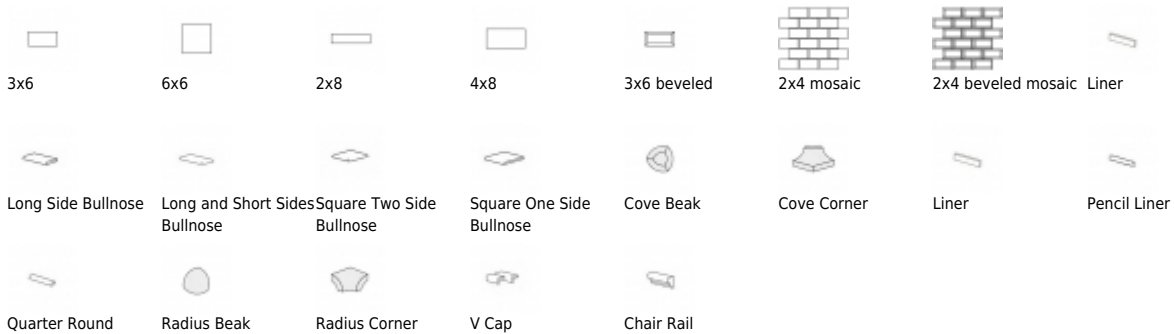

- Wall Only

Finish

- Glossy
- Transparent Glaze
- Crackle Glaze

Color Palette

Size and Trim

Decorative