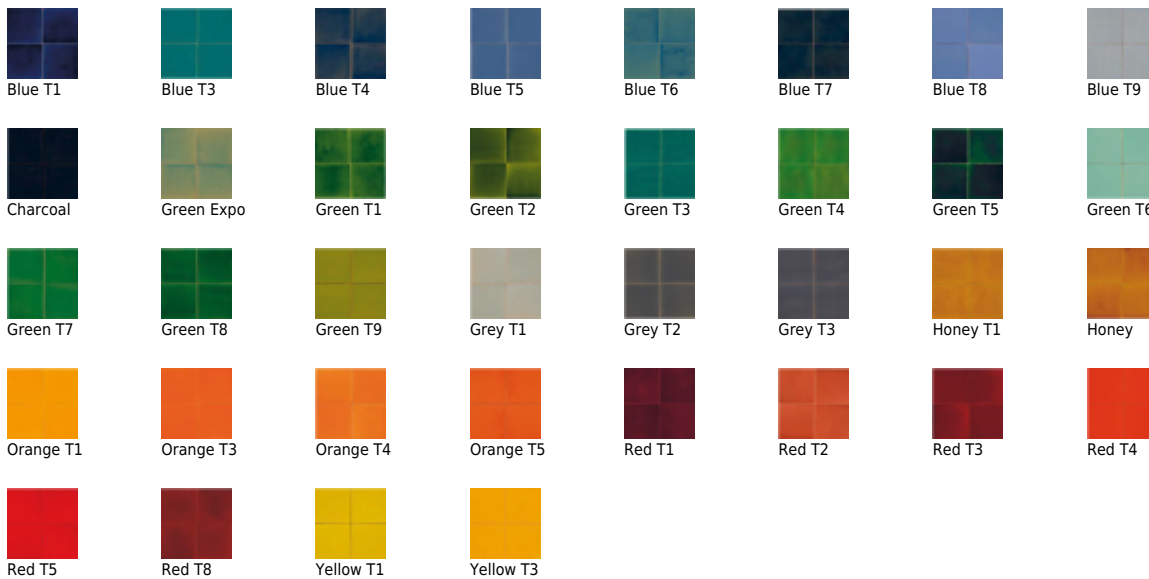

Isabella
Kera Series

Specifications

Available Sizes:

3"x3", 3"x6", 4"x4", 5"x5", 6"x6", 8"x8", 12"x12", beveled, radius, half round and hexagon available

Available Finishes:

glossy

Available Trim:

molding, quarter round, cap

Product Usage:

wall, exterior, pool

Usage

- Wall Only
- Exterior
- Pool

Finish

- Glossy
- Transparent Glaze
- Relief

Color Palette

Size and Trim