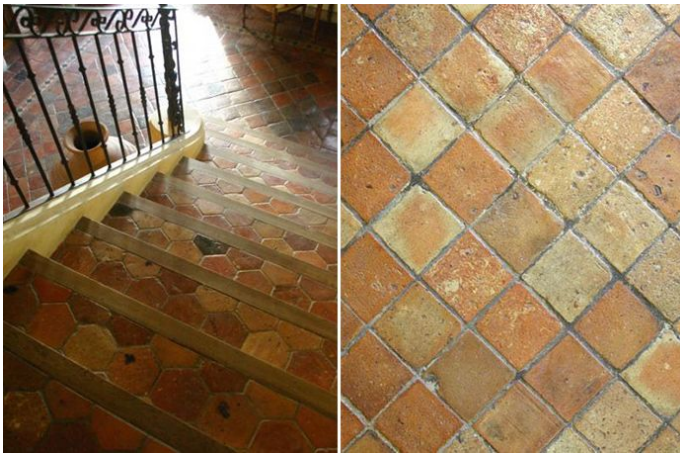

Antique Parefeuille

Ludo Series

Specifications

Available Sizes:

6x6", 8x8", 13x13", 5x10", 10x10",
9x15", 8" hex - please inquire for sizes
currently available

Available Finishes:

rustic natural terracotta

Product Usage:

floor, wall, exterior

Usage

- Wall and Floor
- Very High Traffic
Floor
- Exterior

Finish

- Matte

Color Palette

Size and Trim

Decorative