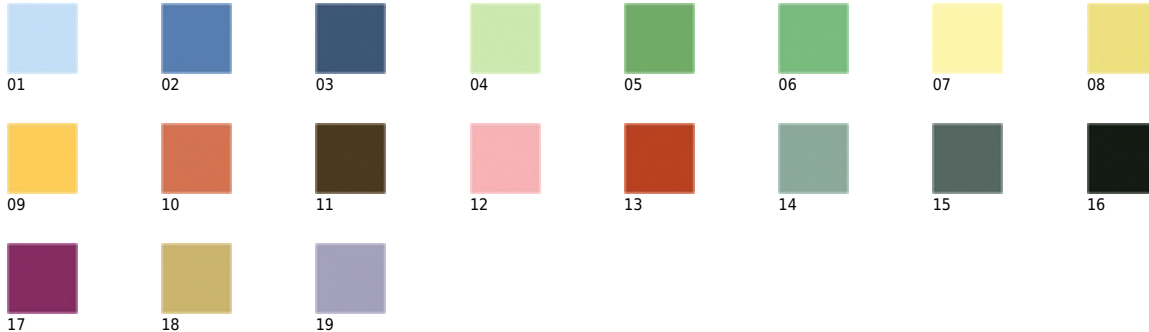

Bravo
Santos Series

Specifications

Available Sizes:

- square 4"x4", 8"x8"
- rectangle 4"x8" (border)
- pentagon 8"x8"
- hexagon 7.5"
- octagon 8"

Available Finishes:

matte

Available Trim:

molding, pencil liner, mini half round

Product Usage:

floor, wall, commercial, residential

Usage

- Wall and Floor
- Very High Traffic Floor

Finish

- Matte

Color Palette

Size and Trim