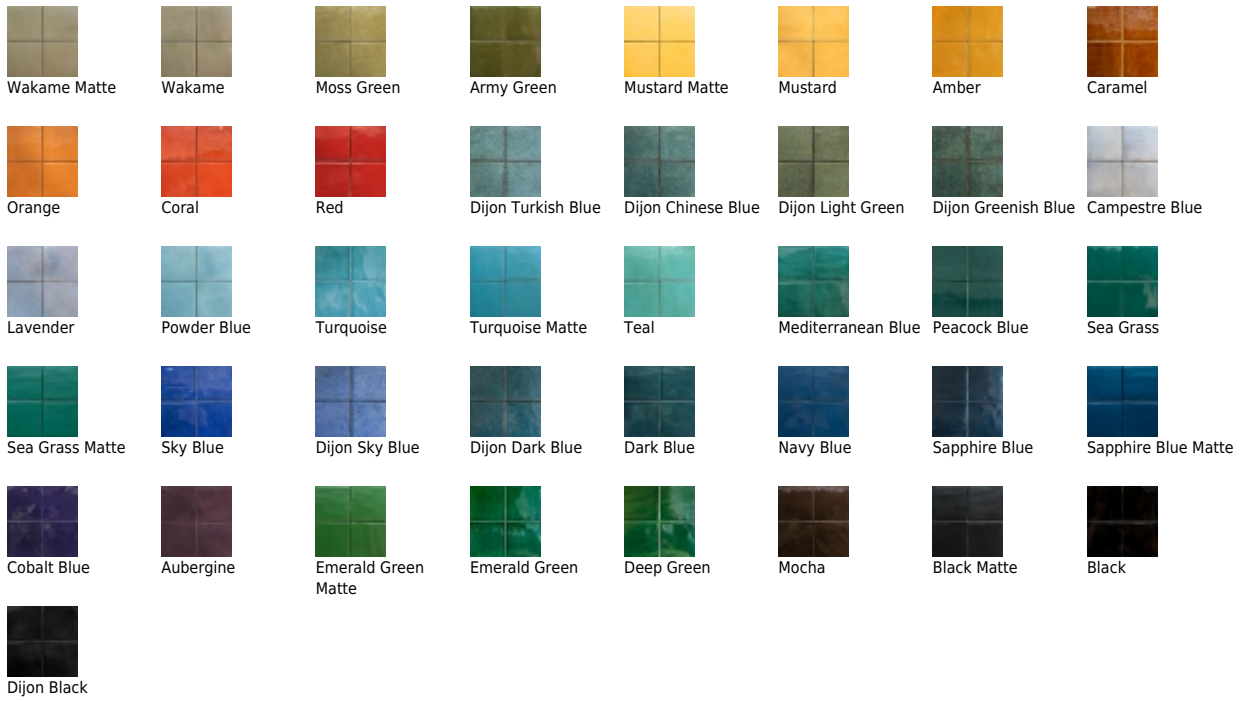

Available Finishes:

glossy, some colors available matte

Available Trims:

cap, out corner cap, half round, mini half round, pencil liner, corduroy, quarter round, inverse quarter round, beak, radius beak, cove base, corner cove, corner radius, out molding, out corner molding, internal molding, external molding, counter top, internal counter top, external counter top, countertop corner, large molding, large molding corner, keyboard molding, keyboard liner, box molding plug, pearl, violas liner, braid, rope, renaissance border, Charleston liner, lunette border

Product Usage:

walls, interior bathroom floors, commercial, residential. Ok for shower.

Usage

- Wall Only
- Wall and Floor
- Pool

Finish

- Glossy
- Matte
- Transparent Glaze
- Fabric
- Textured/Anti-Slip

Color Palette