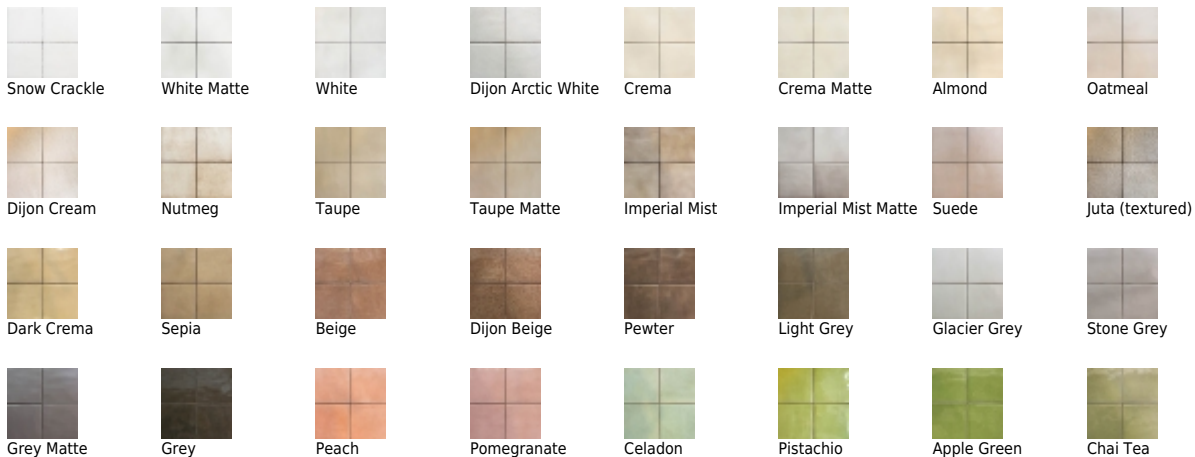

Available Finishes:

glossy, some colors available matte

Available Trims:

cap, out corner cap, half round, mini half round, pencil liner, corduroy, quarter round, inverse quarter round, beak, radius beak, cove base, corner cove, corner radius, out molding, out corner molding, internal molding, external molding, counter top, internal counter top, external counter top, countertop corner, large molding, large molding corner, keyboard molding, keyboard liner, box molding plug, pearl, violas liner, braid, rope, renaissance border, Charleston liner, lunette border

Product Usage:

walls, interior bathroom floors, commercial, residential. Ok for shower.

Usage

- Wall Only
- Wall and Floor
- Pool

Finish

- Glossy
- Matte
- Transparent Glaze
- Fabric
- Textured/Anti-Slip

Color Palette