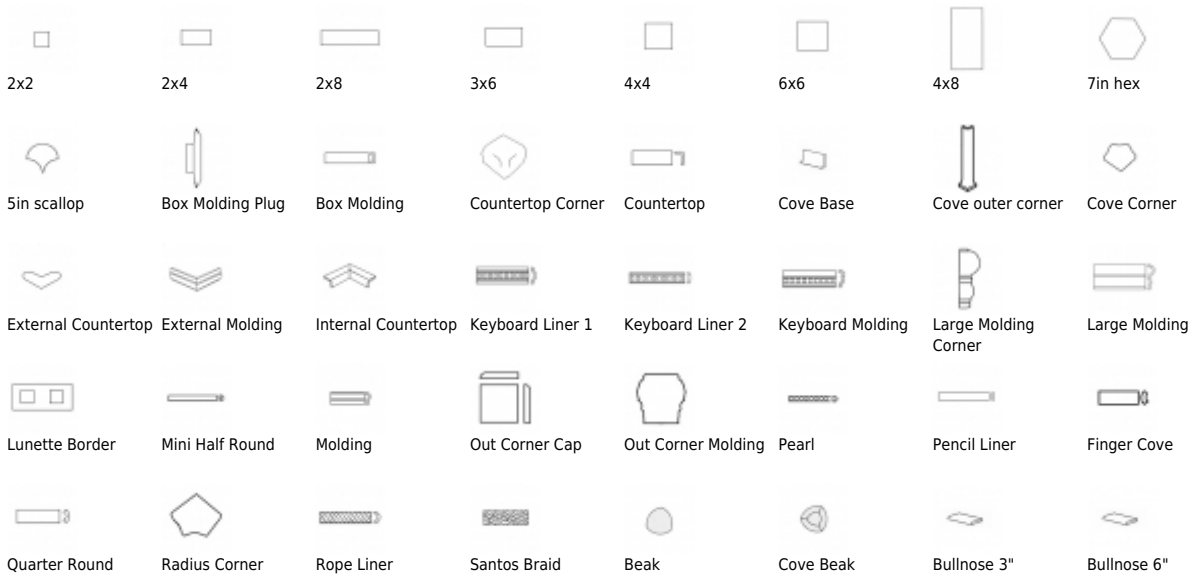

Available Finishes:

glossy, some colors available matte

Available Trims:

cap, out corner cap, half round, mini half round, pencil liner, corduroy, quarter round, inverse quarter round, beak, radius beak, cove base, corner cove, corner radius, out molding, out corner molding, internal molding, external molding, counter top, internal counter top, external counter top, countertop corner, large molding, large molding corner, keyboard molding, keyboard liner, box molding plug, pearl, violas liner, braid, rope, renaissance border, Charleston liner, lunette border

Product Usage:

walls, interior bathroom floors, commercial, residential. Ok for shower.

Usage

- Wall Only
- Wall and Floor
- Pool

Finish

- Glossy
- Matte
- Transparent Glaze
- Fabric
- Textured/Anti-Slip

Color Palette

Size and Trim

Decorative