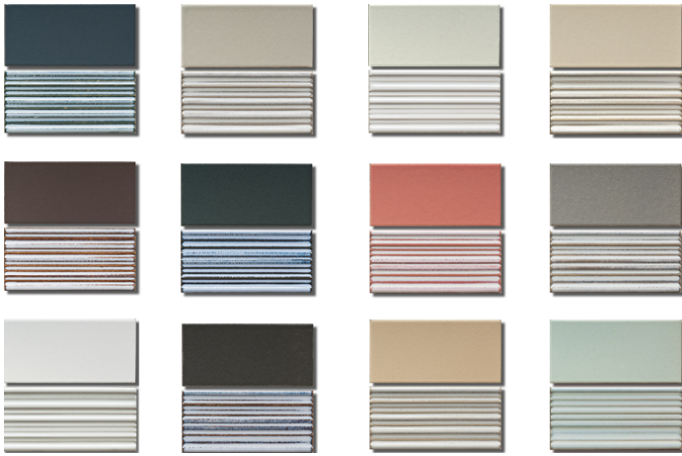

**Iro**

Umi Series

**Specifications**

**Available Sizes (nominal):**

2x4" stacked mosaic with 5mm grout joint

**Available Finishes:**

matte, glossy raked

**Product Usage:**

exterior, wall, commercial, residential

**Usage**

- Wall and Floor

**Finish**

- Glossy
- Matte

**Color Palette**

**Size and Trim**

2"x4"