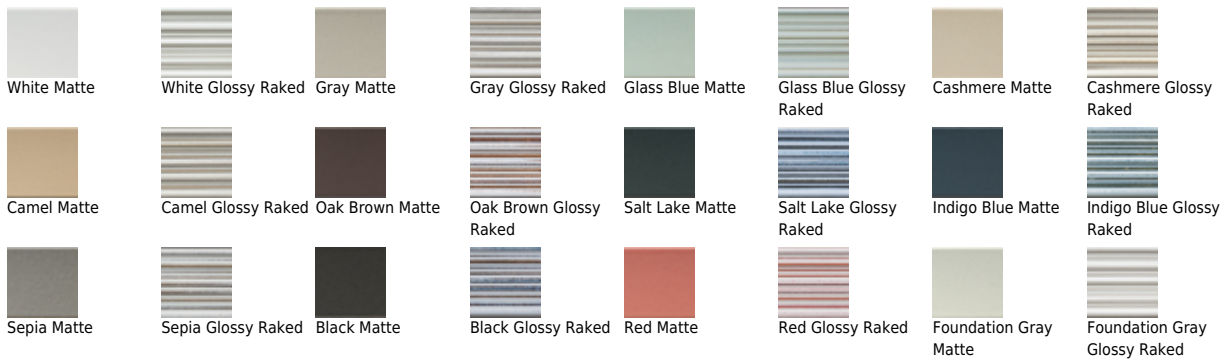

exterior, wall, commercial, residential

**Usage**

- Wall and Floor

**Finish**

- Glossy
- Matte

**Color Palette**

**Size and Trim**

2"x4"

**Decorative**