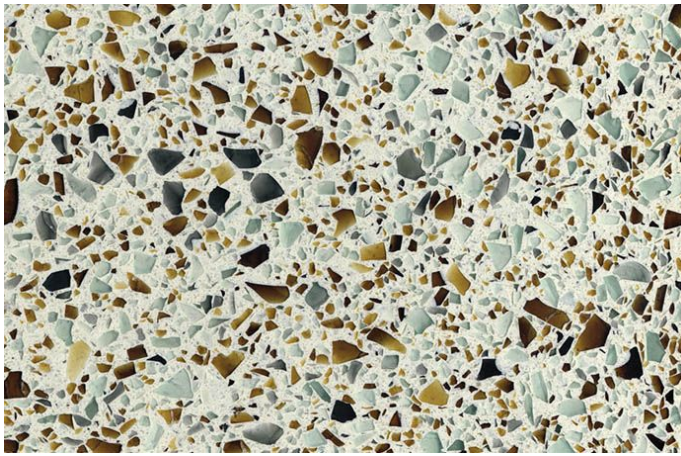

Clarus Terrazzo
Cicero Series

Specifications

Available Sizes (nominal):

12x12x1/2", 16x16x5/8", 12x24x5/8", 24x24x5/8"

- tiles are cement

- slabs are epoxy and

measure 96x62x3/4" and are available in polished finish in Pictura, Heri, Aestas, Fides, Bene, Scire, Longa, Spectare and Nova.

Available Finishes:

honed, polished (Samples stocked in polished. Others available by special request.)

Product Usage:

wall, floor, residential, commercial, exterior (cement only)

Availability:

this product is domestically stocked and available for quick ship. Production minimum order quantity: 300/SF.

Usage

- Wall and Floor
- Very High Traffic Floor
- Exterior

Finish

- Polished
- Honed

Color Palette

Nauta

Nova

Pictura