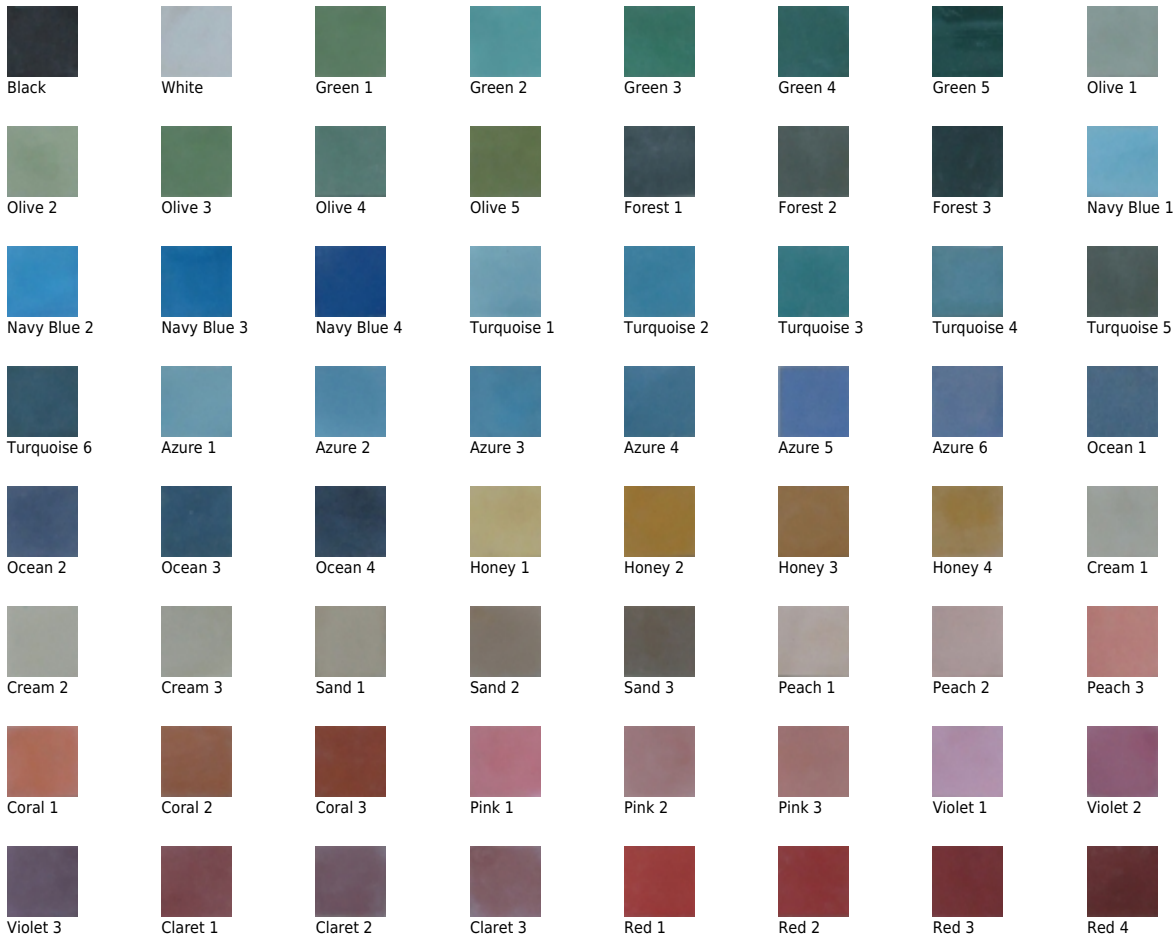

Cement Hexes
Colores Series

Specifications

Available Sizes:

8" hex, 9" hex

Note: not all patterns available in all sizes

[Click here](#) to see our corresponding

Cement Field Tiles

Product Usage:

Wall, Floor, Commercial, Residential, Exterior

Available Finishes:

Matte

Note:

Samples available are solid color swatch chips.

Deco samples available by special order from the factory. Please allow 3-4 weeks for delivery.

Usage

- Wall and Floor
- Very High Traffic Floor
- Exterior

Finish

- Matte
- Textured/Anti-Slip

Color Palette

Size and Trim

Decorative