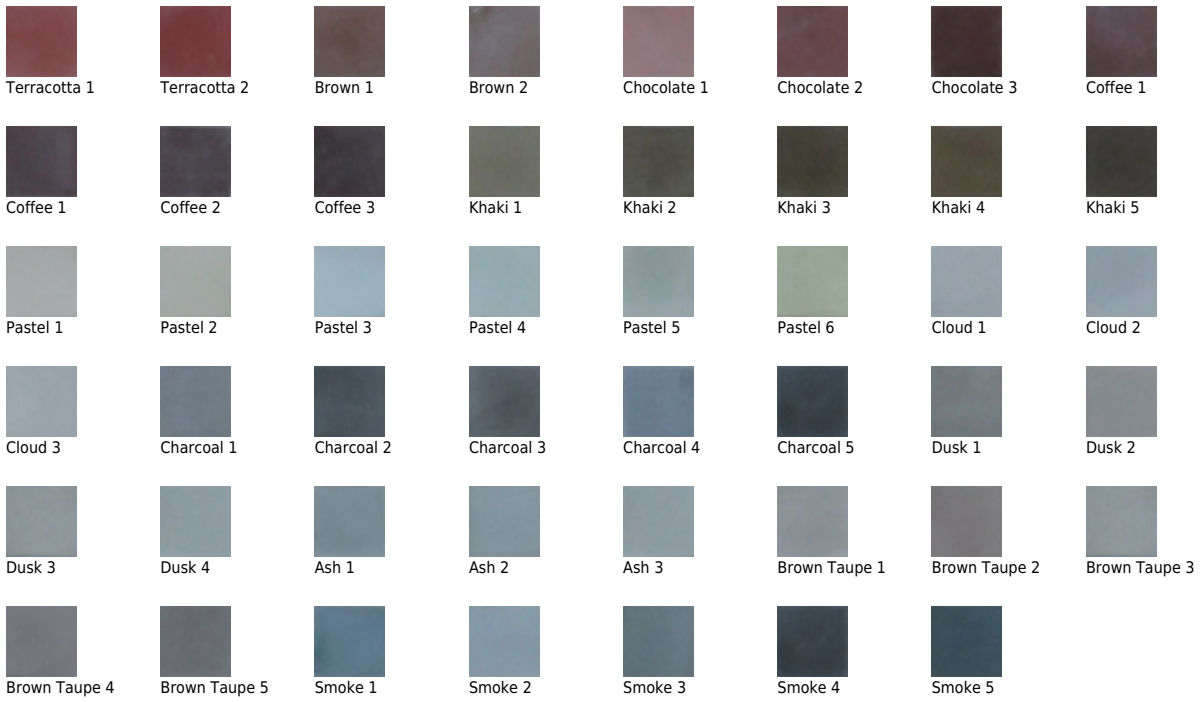

Wall, Floor, Commercial, Residential, Exterior

Available Finishes:

Matte

Note:

Samples available are solid color swatch chips.

Deco samples available by special order from the factory. Please allow 3-4 weeks for delivery.

Usage

- Wall and Floor
- Very High Traffic Floor
- Exterior

Finish

- Matte
- Textured/Anti-Slip

Color Palette

Size and Trim

Decorative