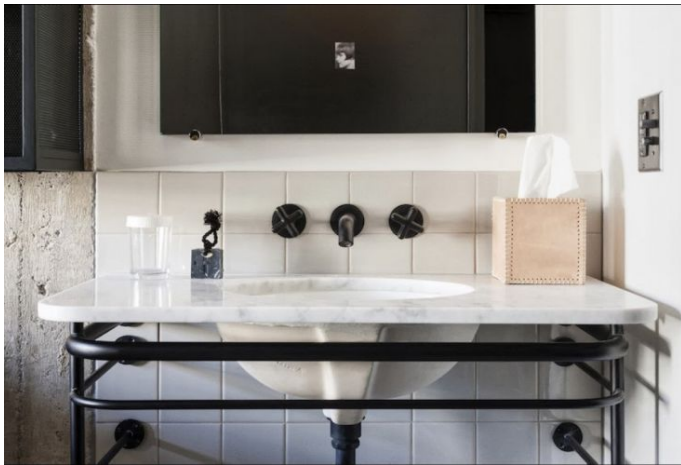

Color Walls
Eden Series

Specifications

Available Sizes:

4.25x4.25", 4.25x10", 4.25x16", 3x6",
6x6", 2x8", 6x8", 3x12", 9.5x13", 6x18",
13x24"

***Not all colors available in all sizes and finishes.**

[Click here](#) to see full availability list (PDF).

Available Finishes:

Matte, Glossy

Available Trims:

Quarter Round, Quarter Round beak, In Angle, Flat Top Cove Base (3.75x6", 4.25x4.25", 6x6"), Radius Cap, Radius Cap Angle, Sink Rail, Sink Rail Angle, Flat Top Cove Base, Flat Top Cove Angle, Bullnose-Top Cove Base (4x6"), Bullnose-Top Cove Angle, Universal Cove Base, Universal Cove Angle, Surface Cap, Surface Cap Angle, Surface Bullnose, Surface Bullnose Angle

Product Usage:

Commercial, Residential, Wall. Ok for shower.

Usage

- Wall Only

Finish

- Glossy
- Matte

Color Palette

Size and Trim