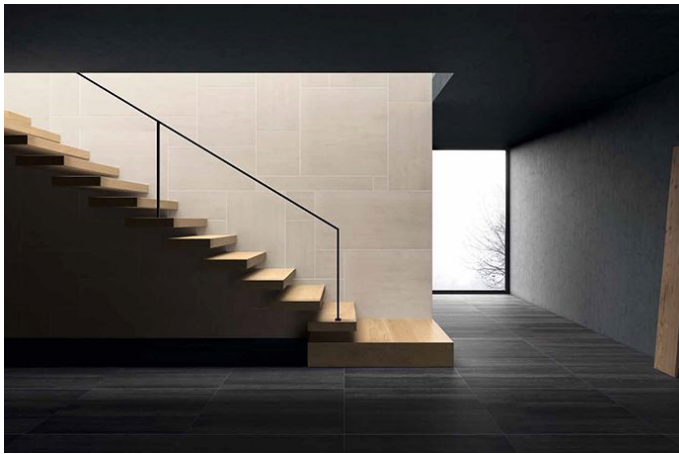

Sere
Fiore Series

Specifications

Available Sizes (nominal):

4x4", 6x6", 12x12", 12x24", 24x24",
35x35", 2x24", 4x24", 6x24", 12x35",
4x47", 6x47", 12x47", 24x47"

All sizes are rectified

Available Trims:

skirting, step

Available Finishes:

matte, bush-hammered, stone, polished*

**Note: We only have matte samples in stock. Other finishes available by special request.*

Product Usage:

floor, wall, commercial, residential

Availability: